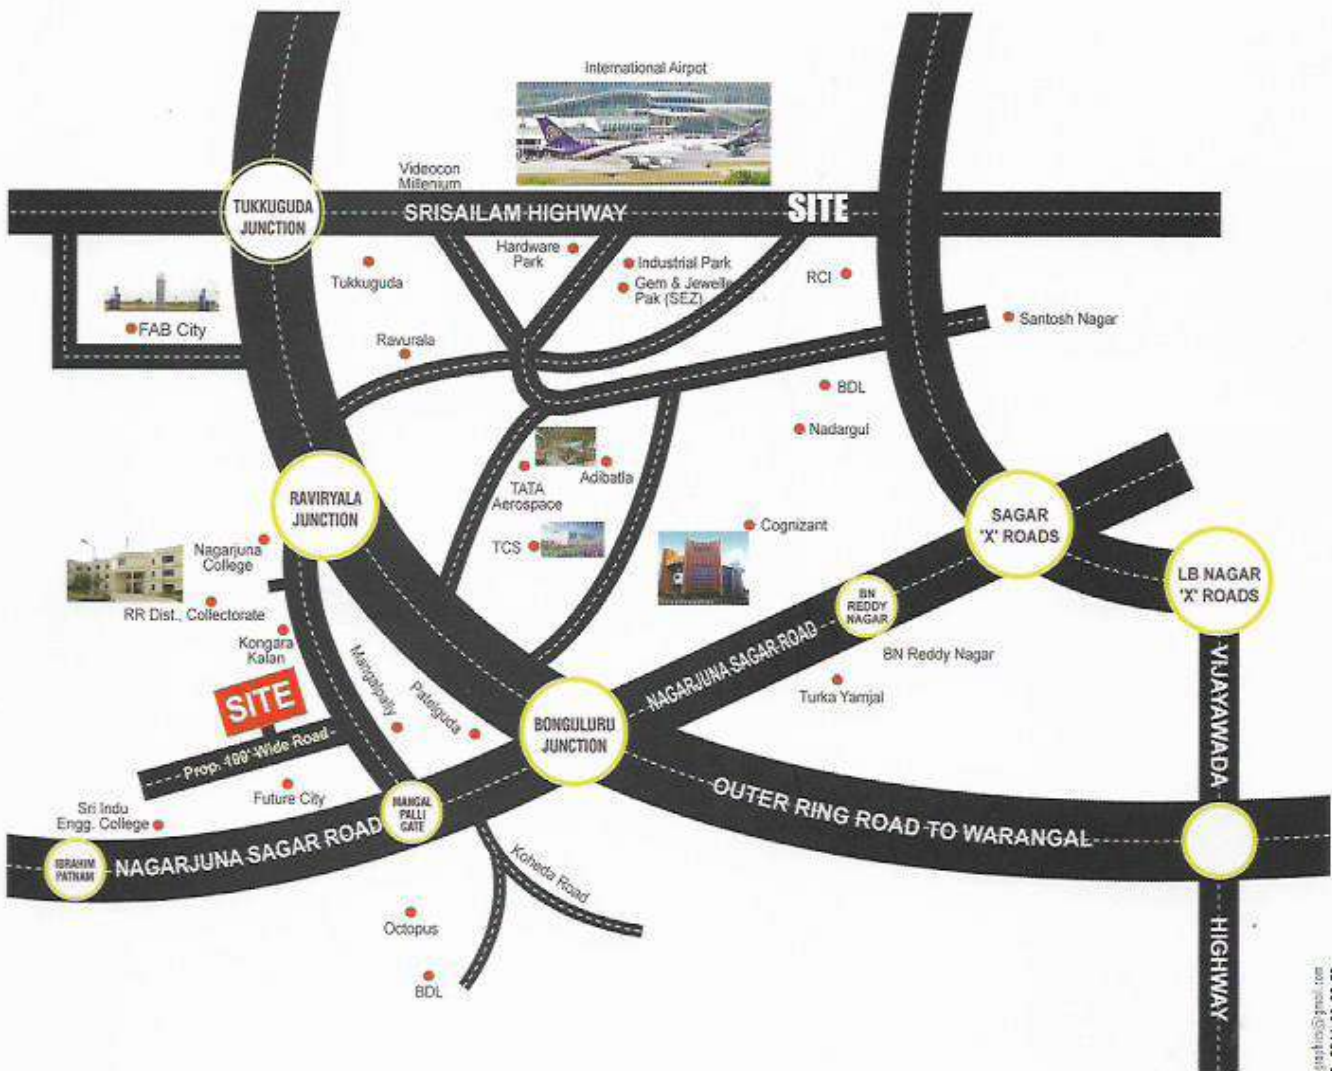

Location Plan (Not to Scale)

**BANK LOAN
AVAILABLE**

APPROVED
hmda
Housing & Urban Development
LAYOUT
LP.NO. 4/2017

SSM Graphics: ssm_graphics@gmail.com
Call: 7056 88 9578, 9246 33 95 73